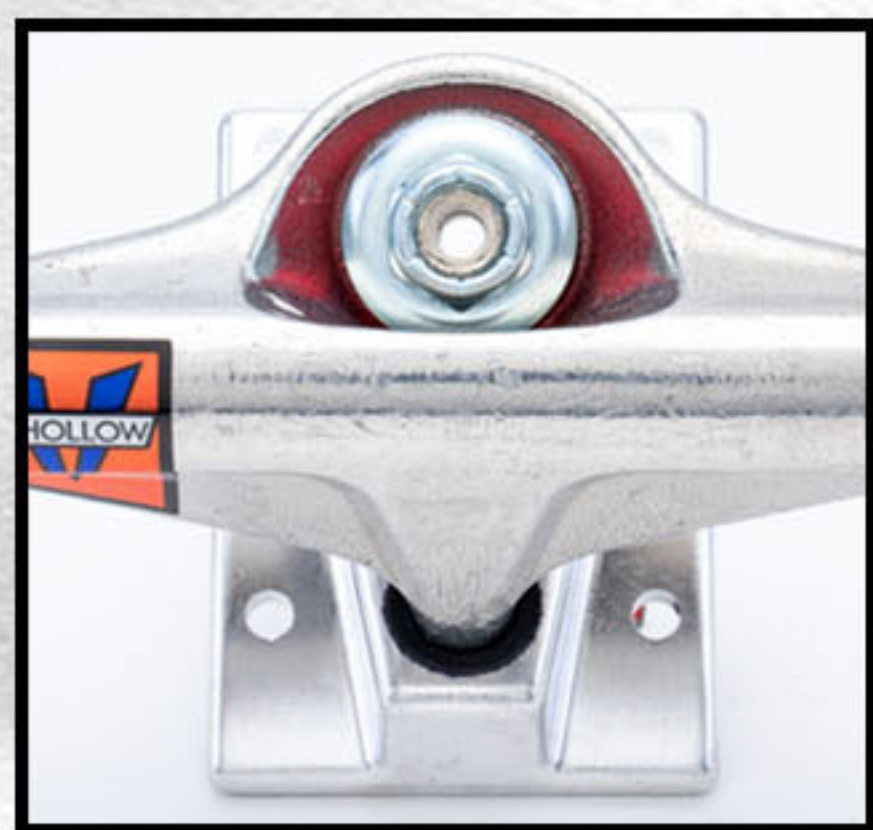

### POLISHED TEAM EDITIONS

- POLISHED HANGER & BASEPLATE **NEW SIZES!**
- 5.0 LO, 5.0 HI, 5.2 LO, 5.2 HI, **5.6**, 5.8, **6.1**

### POLISHED V-LIGHTS

- POLISHED HANGER
- FORGED BASEPLATE
- HOLLOW KINGPIN
- 5.0 LO, 5.0 HI, 5.2 LO, 5.2 HI, **5.6**, 5.8

### POLISHED V-HOLLOW

- POLISHED HANGER
- FORGED BASEPLATE
- HOLLOW KINGPIN & AXLE **NEW SIZE!**
- 5.0 LO, 5.0 HI, 5.2 LO, 5.2 HI, **5.6**

HOLLOW AXLE

HOLLOW KINGPIN