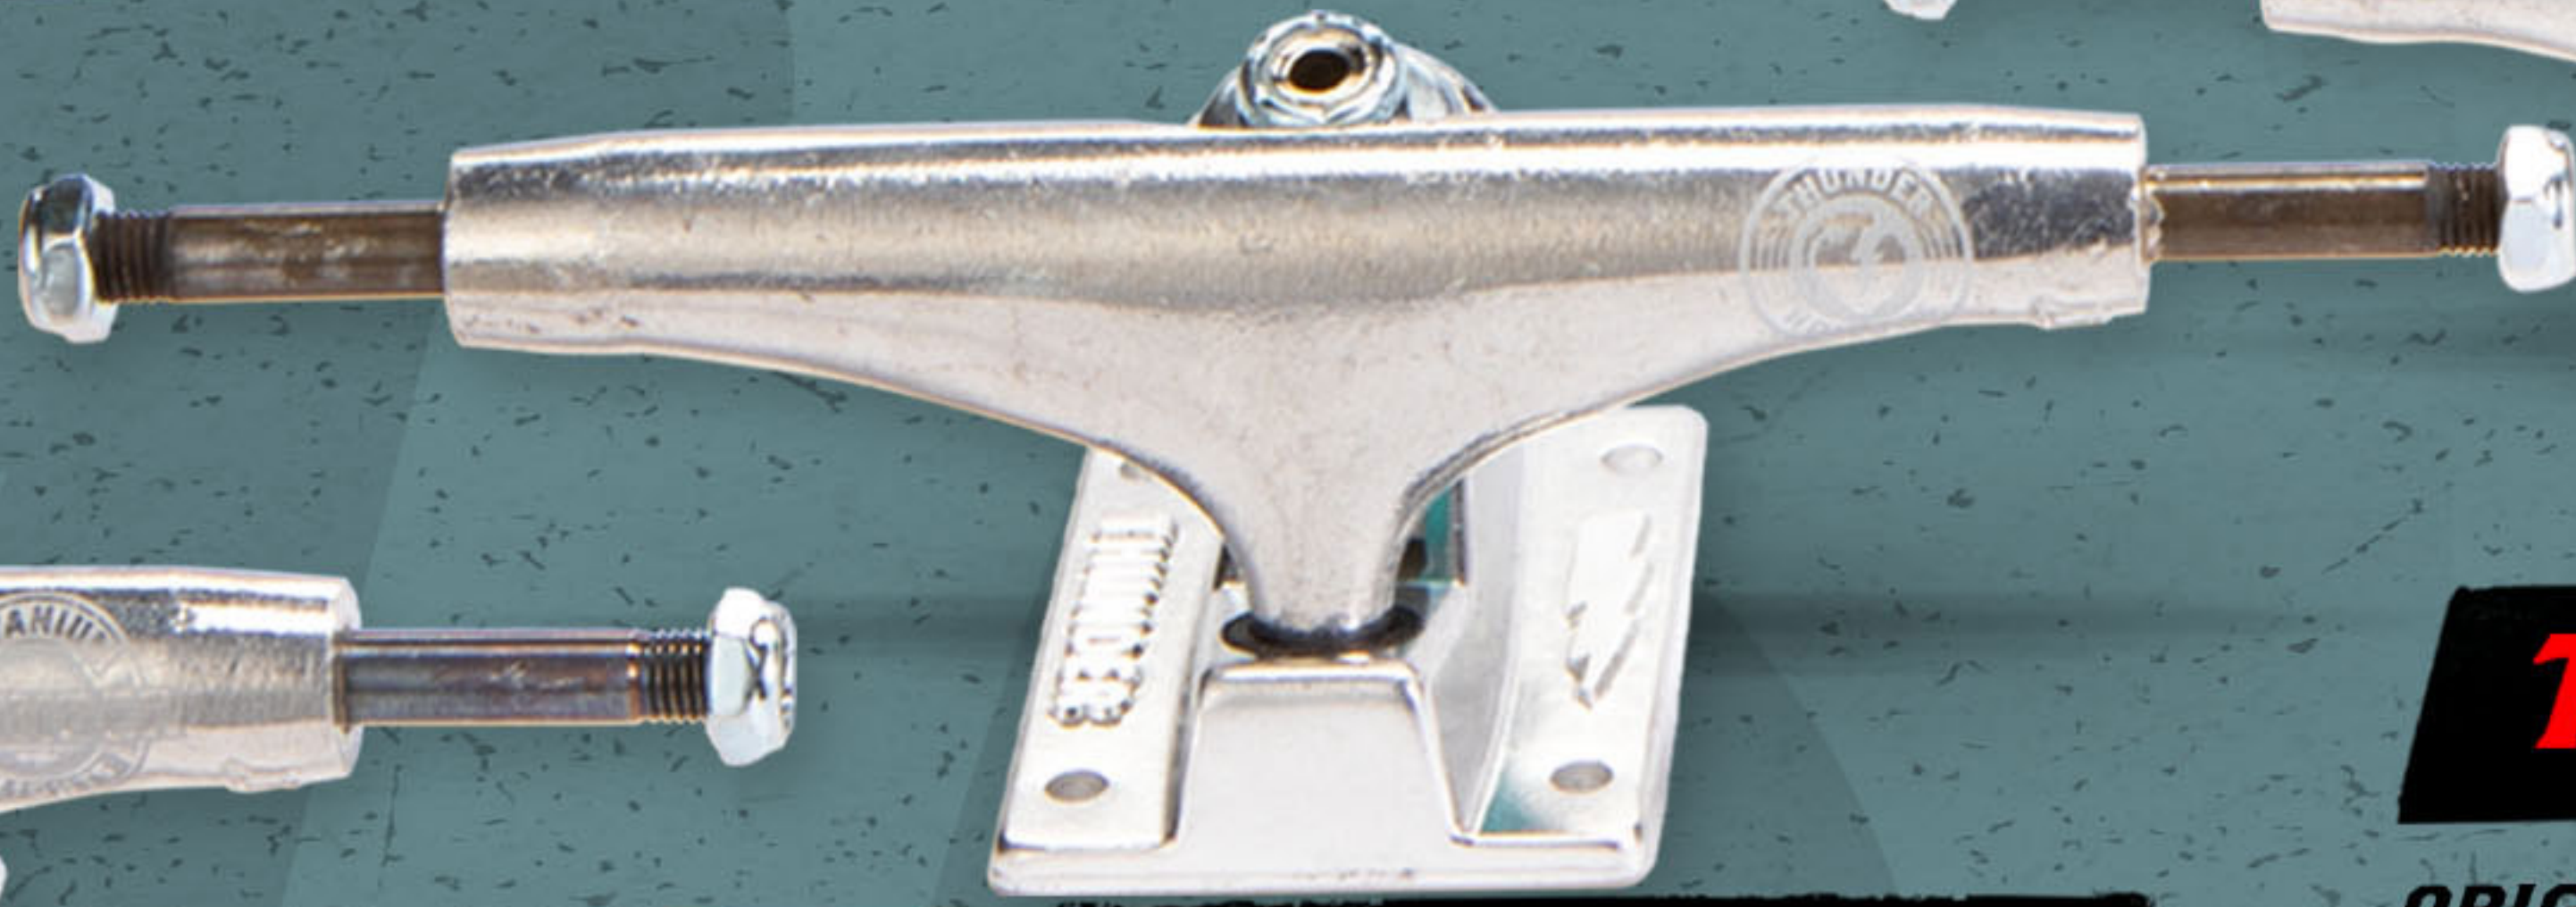

TEAM HOLLOWS

ORIGINAL 1MM TALLER TEAM BASEPLATES
WITH PREMIUM GRADE HOLLOW KINGPINS
EXTRA STRONG HOLLOW AXLES
AVAILABLE IN 145, 147, 148, 149, 151